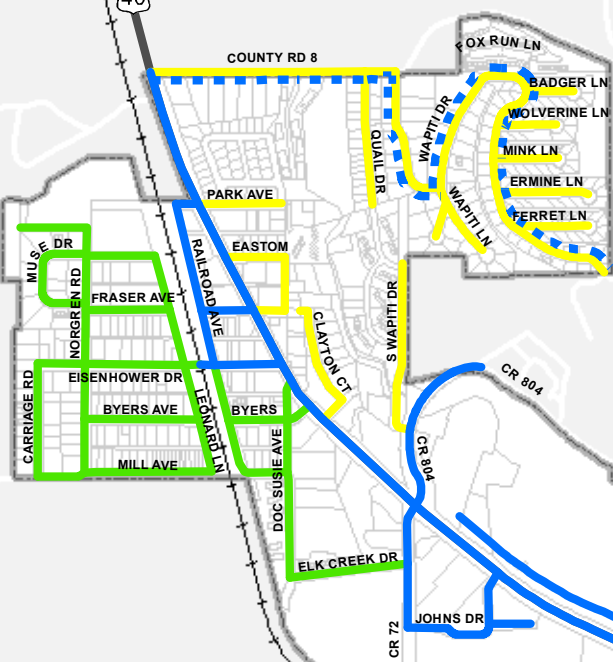

Street Sweeping Routes

WEEKLY

- Zone 1
- Zone 1a

MONTHLY

- Zone 2
- Zone 3
- Zone 4
- Zone 5

Map Produced 4/10/2017

CR 721 (FRASER VALLEY PKWY)

40