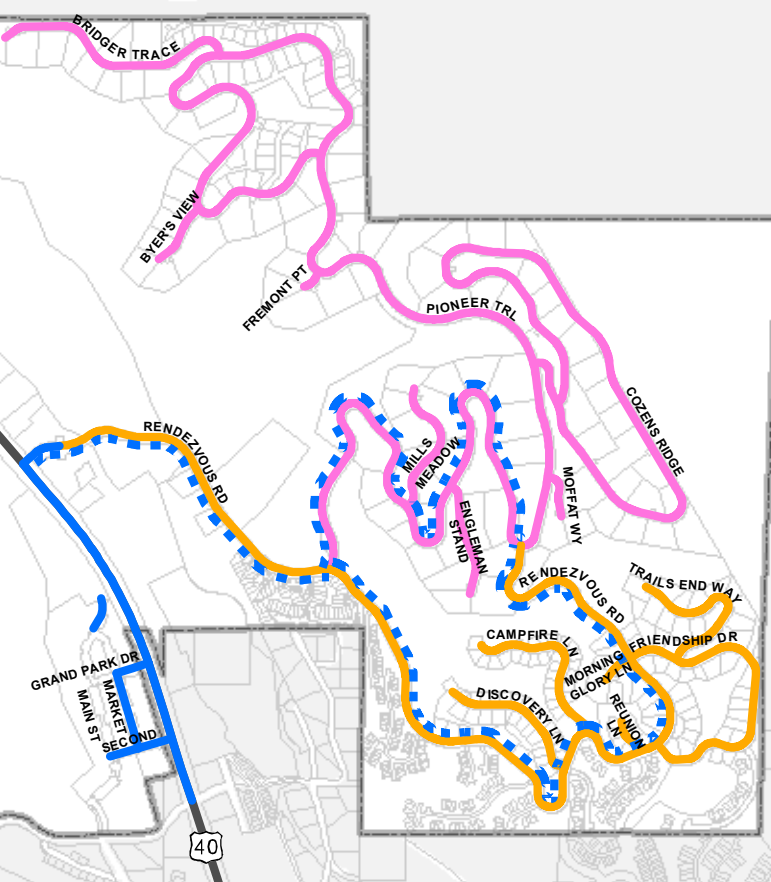

Street Sweeping Routes

WEEKLY

- Zone 1
- Zone 1a

MONTHLY

- Zone 2
- Zone 3
- Zone 4
- Zone 5

Map Produced 4/10/2017

CR 721 (FRASER VALLEY PKWY)

40

40