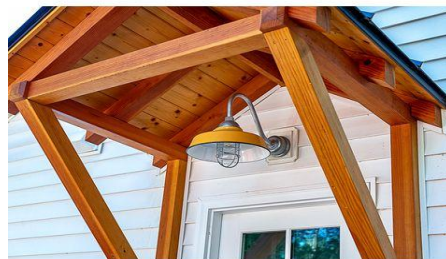

Material Board
461 Muse Drive
Fraser, Colorado 80442

Upper Roof: Tamko Heritage Asphalt Shingles (Rustic Black)

Entry Roof & Storage: Standing Seam Metal Roofing (Black)

Front Elevation: Telluride Thin Stone Veneer (Black Canyon & Iron Mountain - Chopped)

Entry Timber Beams & Brackets: Douglas Fir (Stained or Painted)

Front Door: Therma-Tru (Grizzle Gray)

Rear Door: Therma-Tru (Grizzle Gray)

Windows: Vinyl Single Hung (White)

Exterior Trim: SW 7068
(Grizzle Gray)

Upper Gable Ends: LP SmartSide
(Cedar Texture Shake)

Main & Upper Level: LP SmartSide
(Cedar Texture Trim)

Entry Lighting: Lamp Style Down Lighting
(Black)

Exterior Plantings: Ornamental Grasses
(Karl Forester)

Pervious Landscaping: River Rock
(Medium)

Pervious Walkways: Crushed Gravel
(Gray Breeze)

Dumpster Enclosure: Cedar
(Stained or Painted)