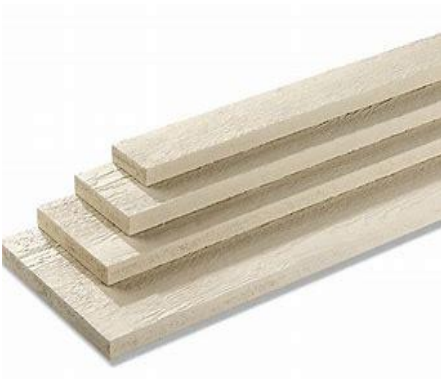

Material Board
461 Muse Drive
Fraser, Colorado 80442

Upper Roof: Tamko Heritage Asphalt Shingles (Rustic Black)

Entry Roof & Storage: Standing Seam Metal Roofing (Black)

Front Elevation: Telluride Thin Stone Veneer (Black Canyon & Iron Mountain - Chopped)

Entry Timber Beams & Brackets: Douglas Fir (Stained or Painted)

Front Door: Therma-Tru (Grizzle Gray)

Rear Door: Therma-Tru (Grizzle Gray)

Windows: Vinyl Single Hung (White)

Exterior Trim: SW 7068
(Grizzle Gray)

Lap Siding: SW 7066
(Gray Matters)

Board & Batten: SW 6203
(Spare White)

Main & Upper Level Box Bays: LP SmartSide
(Cedar Texture Board & Batten)

Main & Upper Level: LP SmartSide
(Cedar Texture Lap Siding)

Upper Gable Ends: LP SmartSide
(Cedar Texture Shake)

Main & Upper Level: LP SmartSide
(Cedar Texture Trim)

Entry Lighting: Lamp Style Down Lighting
(Black)

Exterior Plantings: Ornamental Grasses
(Karl Forester)