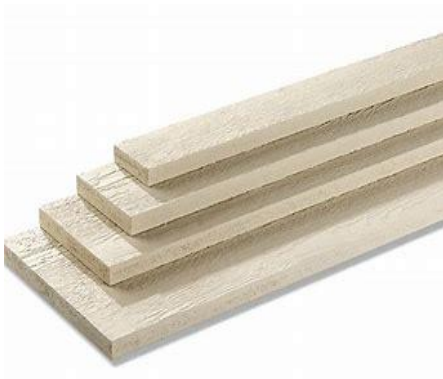

**Material Board**  
461 Muse Drive  
Fraser, Colorado 80442

Upper Roof: Tamko Heritage Asphalt Shingles (Rustic Black)

Entry Roof & Storage: Standing Seam Metal Roofing (Black)

Front Elevation: Telluride Thin Stone Veneer (Black Canyon & Iron Mountain - Chopped)

Entry Timber Beams & Brackets: Douglas Fir (Stained or Painted)

Front Door: Therma-Tru (Grizzle Gray)

Rear Door: Therma-Tru (Grizzle Gray)

Windows: Vinyl Single Hung (White)

Exterior Trim: SW 7068  
(Grizzle Gray)

Lap Siding: SW 7066  
(Gray Matters)

Board & Batten: SW 6203  
(Spare White)

Main & Upper Level Box Bays: LP SmartSide  
(Cedar Texture Board & Batten)

Main & Upper Level: LP SmartSide  
(Cedar Texture Lap Siding)

Upper Gable Ends: LP SmartSide  
(Cedar Texture Shake)

Main & Upper Level: LP SmartSide  
(Cedar Texture Trim)

Entry Lighting: Lamp Style Down Lighting  
(Black)

Exterior Plantings: Ornamental Grasses  
(Karl Forester)