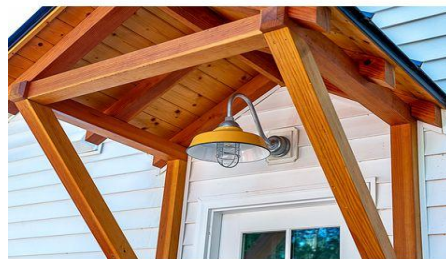

**Material Board**  
461 Muse Drive  
Fraser, Colorado 80442

Upper Roof: Tamko Heritage Asphalt Shingles (Rustic Black)

Entry Roof & Storage: Standing Seam Metal Roofing (Black)

Front Elevation: Telluride Thin Stone Veneer (Black Canyon & Iron Mountain - Chopped)

Entry Timber Beams & Brackets: Douglas Fir (Stained or Painted)

Front Door: Therma-Tru (Grizzle Gray)

Rear Door: Therma-Tru (Grizzle Gray)

Windows: Vinyl Single Hung (White)

Exterior Trim: SW 7068  
(Grizzle Gray)

Upper Gable Ends: LP SmartSide  
(Cedar Texture Shake)

Main & Upper Level: LP SmartSide  
(Cedar Texture Trim)

Entry Lighting: Lamp Style Down Lighting  
(Black)

Exterior Plantings: Ornamental Grasses  
(Karl Forester)