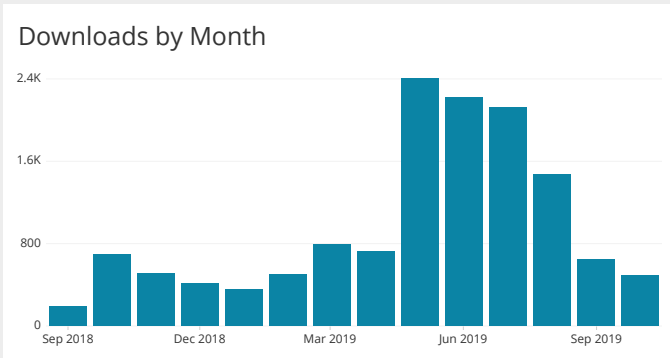

Sample Reporting Dashboard

Choose Passport (Default is all)

▼ Passport Name (All selected)

<p>Weekly Downloads</p> <p>108</p>	<p>Monthly Downloads</p> <p>489 ▲ 44.67%</p> <p><small>Comparison only looks at up to today, not compared to the entire previous month.</small></p>	<p>Quarterly Downloads</p> <p>489</p>	<p>Annual Downloads</p> <p>11,726</p>
-------------------------------------------	-----------------------------------------------------------------------------------------------------------------------------------------------------------------------------------------------	----------------------------------------------	----------------------------------------------

Downloads by Month

Month of Sign Up	Number of Sign Ups
Sep 2018	187
Oct 2018	696
Nov 2018	510
Dec 2018	410
Jan 2019	357
Feb 2019	501

[View all 14 rows](#)

All Time Downloads by State

State	Number of Sign Ups
Missouri	2,338
Iowa	2,320
Minnesota	2,038
Kansas	1,994
Total	13,529