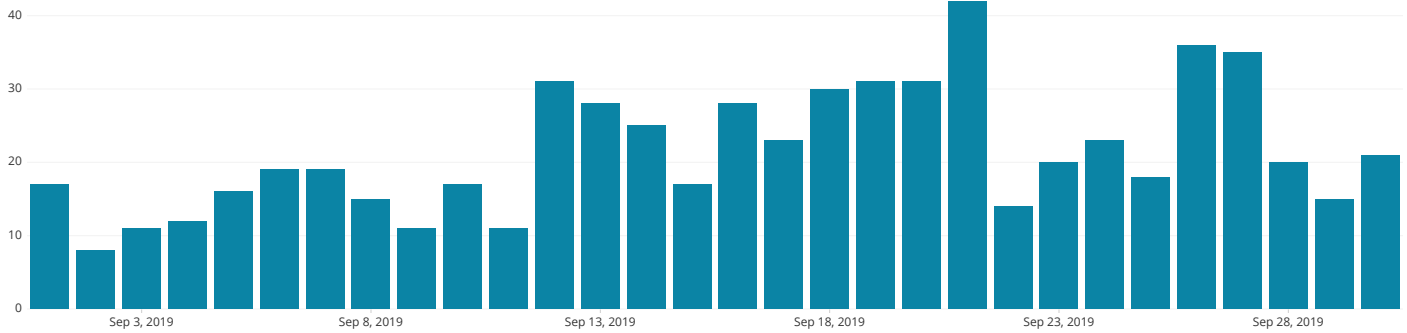

Distributions by Day

Total Redemptions by Venue Between 2019-09-01 AND 2019-09-30

Venue Id	Venue	# Redemptions
9252	Omaha's Henry Doorly Zoo And Aquarium	136
9233	Upstream Brewing Company	77
9453	Omaha Visitors Center	66
9224	Brickway Brewery and Distillery	65
9257	Omaha Children's Museum	31
9231	Scriptown Brewing Company	30
9225	Farnam House Brewing Company	26
9259	Strategic Air Command And Aerospace Museum	24
Total	---	640

[View all 22 rows](#)

Redemptions for Venue

Venue	Email	Name	Phone	Deal
Omaha's Henry Doorly Zoo And Aquarium	[REDACTED]	[REDACTED]	[REDACTED]	$2...
Omaha's Henry Doorly Zoo And Aquarium	[REDACTED]	[REDACTED]	[REDACTED]	$2...
Omaha's Henry Doorly Zoo And Aquarium	[REDACTED]	[REDACTED]	[REDACTED]	$2...
Omaha's Henry Doorly Zoo And Aquarium	[REDACTED]	[REDACTED]	[REDACTED]	$2...
Omaha's Henry Doorly Zoo And Aquarium	[REDACTED]	[REDACTED]	[REDACTED]	$2...
Omaha's Henry Doorly Zoo And Aquarium	[REDACTED]	[REDACTED]	[REDACTED]	$2...
Omaha's Henry Doorly Zoo And Aquarium	[REDACTED]	[REDACTED]	[REDACTED]	$2...
Omaha's Henry Doorly Zoo And Aquarium	[REDACTED]	[REDACTED]	[REDACTED]	$2...
Omaha's Henry Doorly Zoo And Aquarium	[REDACTED]	[REDACTED]	[REDACTED]	$2...
Omaha's Henry Doorly Zoo And Aquarium	[REDACTED]	[REDACTED]	[REDACTED]	$2...

[View all 136 rows and 8 columns](#)

Total Redemptions by State Between 2019-09-01 AND 2019-09-30

State	# Redemptions
Missouri	135
Kansas	115
Iowa	76
Minnesota	62
Nebraska	59
South Dakota	48
Colorado	23
Wisconsin	15
Total	640

[View all 35 rows](#)

Redemptions for State

State	Email	Name	Phone	Deal
Missouri	[REDACTED]	[REDACTED]	[REDACTED]	$2 Off Admission, Up To 6 People ...
Missouri	[REDACTED]	[REDACTED]	[REDACTED]	$2 Off Admission, Up To 6 People ...
Missouri	[REDACTED]	[REDACTED]	[REDACTED]	$2 Off Admission, Up To 6 People ...
Missouri	[REDACTED]	[REDACTED]	[REDACTED]	Buy 1 Beer Get 1 For A Penny ...
Missouri	[REDACTED]	[REDACTED]	[REDACTED]	Buy 1 Beer Get 1 For A Penny ...
Missouri	[REDACTED]	[REDACTED]	[REDACTED]	Buy 1 Beer Get 1 For A Penny ...
Missouri	[REDACTED]	[REDACTED]	[REDACTED]	$2 Off Admission, Up To 6 People ...
Missouri	[REDACTED]	[REDACTED]	[REDACTED]	$2 Off Admission, Up To 6 People ...
Missouri	[REDACTED]	[REDACTED]	[REDACTED]	$2 Off Admission, Up To 6 People ...

[View all 135 rows and 7 columns](#)

Downloads by State Between 2019-09-01 AND 2019-09-30

State	Number of Sign Ups
Missouri	110
Iowa	106
Kansas	93
Minnesota	71
South Dakota	42
Nebraska	41
Illinois	21
Total	644

[View all 49 rows](#)