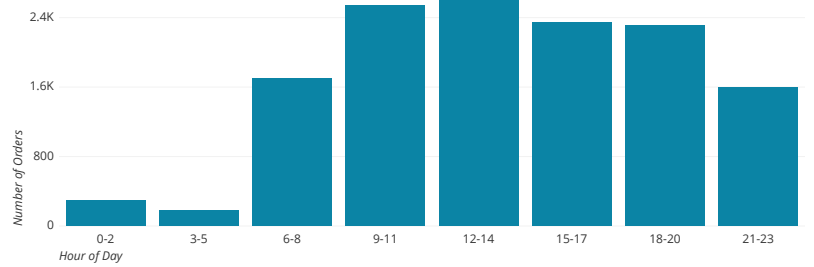

[View all 135 rows and 7 columns](#)

Downloads by State Between 2019-09-01 AND 2019-09-30

State	Number of Sign Ups
Missouri	110
Iowa	106
Kansas	93
Minnesota	71
South Dakota	42
Nebraska	41
Illinois	21
Total	644

[View all 49 rows](#)

Active Passes

4,419

Passes in Progress Details

Order Id	Voucher	Name	Email	Purchase Date	Ttl Redemptions
413151	6D8H8XJ	[REDACTED]	[REDACTED]	Sep 17, 2018	2
413223	D4GKPQ3	[REDACTED]	[REDACTED]	Sep 17, 2018	1
413413	NMJPZGZ	[REDACTED]	[REDACTED]m	Sep 18, 2018	2
413434	2MJHNCW	[REDACTED]	[REDACTED]	Sep 18, 2018	1
413482	P4UFCGA	[REDACTED]	[REDACTED]	Sep 18, 2018	1
413484	ZA9WXXH	[REDACTED]	[REDACTED]	Sep 18, 2018	2
Total	---	---	---	---	7,556

[View all 4,419 rows](#)

Time Between Sign-Up & First Use

Avg # Days	Avg # Hours
25.40	619.19

Hour of Day Sign Ups

Customer Geographics